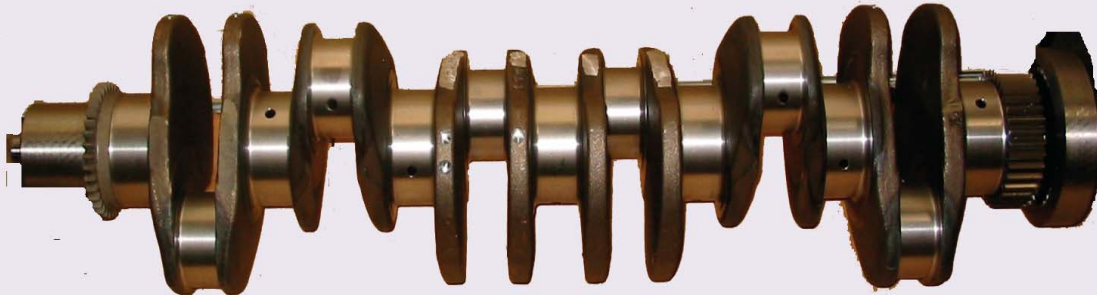

LOOK WHAT PARTS HOWARD'S OFFERS!!

CRANKSHAFTS FOR CUMMINS® ISB

4 series engines (part # HE4896764)

and 6 series engines (part #HE3944243)

(note: picture is not representative of actual product)

NEW 8.3 CUMMINS® CYLINDER HEADS with Valves (part #HE391311WV)